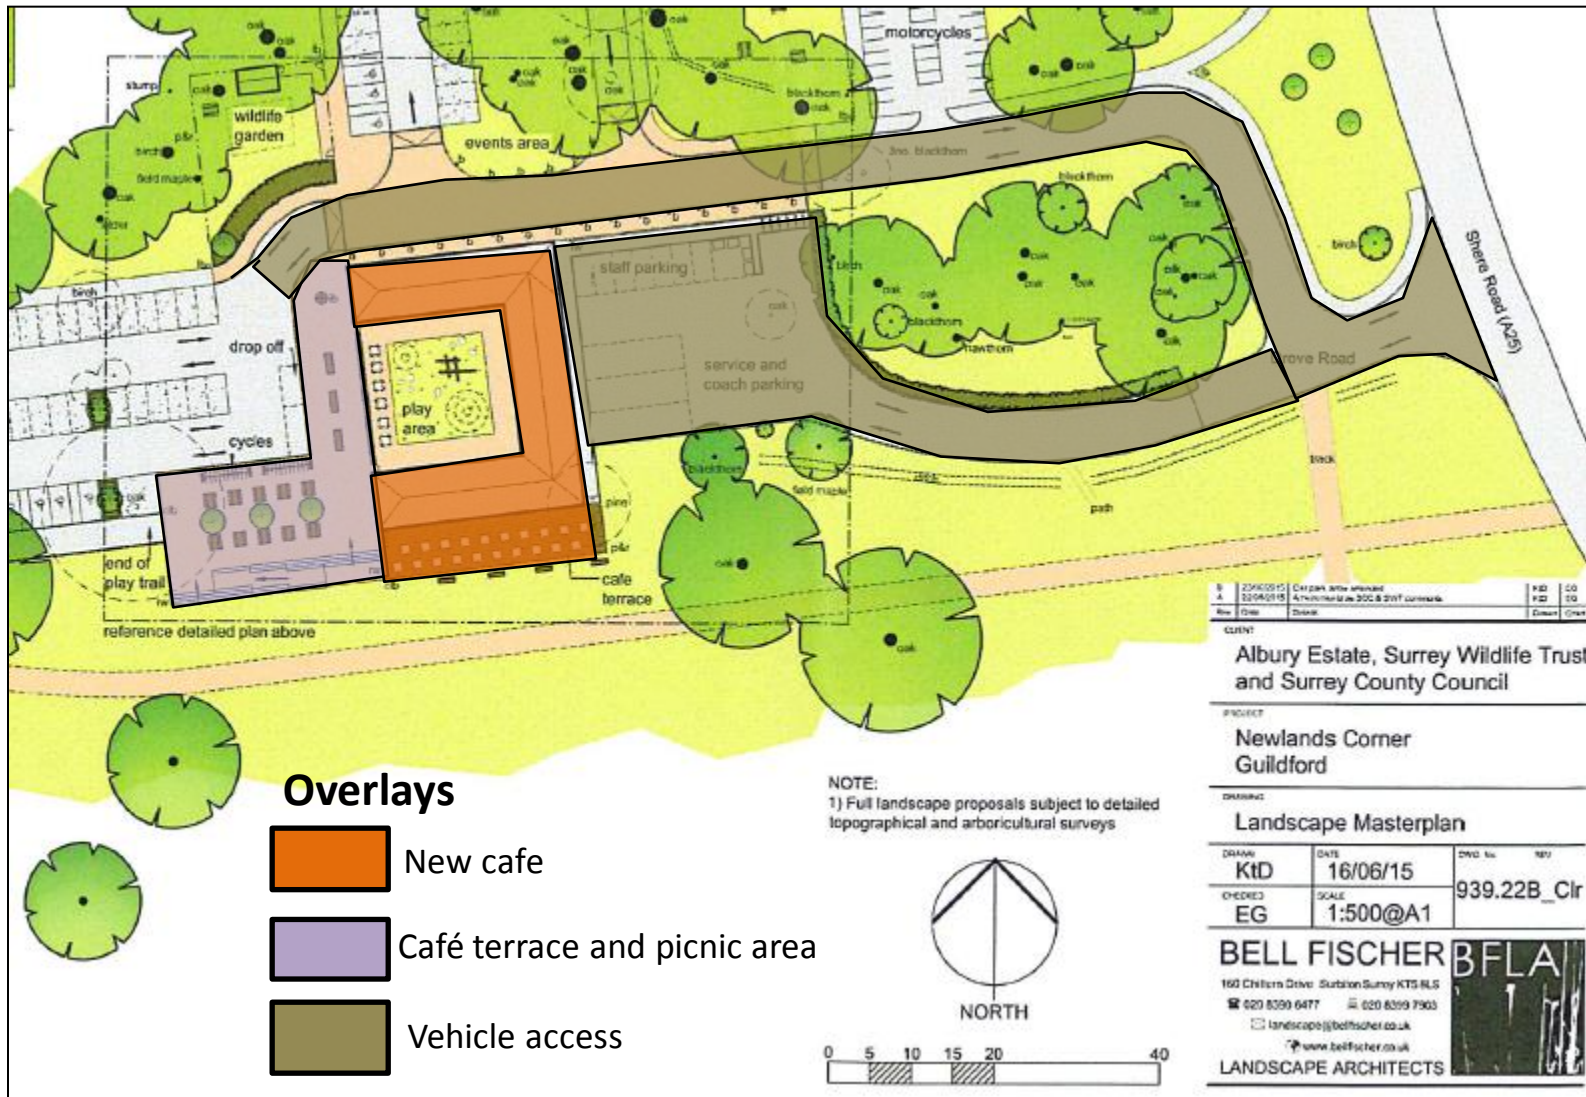

Newlands Corner Plans 2015 by Surrey CC and the Albury Estate

Newlands Corner Plan 2015

Plans superimposed on Google Earth image

The new plans indicate a much bigger footprint for the café.
No Visitor Centre marked on the plans here

 Existing café building and
Visitor centre

The new café facilities superimposed on the existing café and Visitor Centre