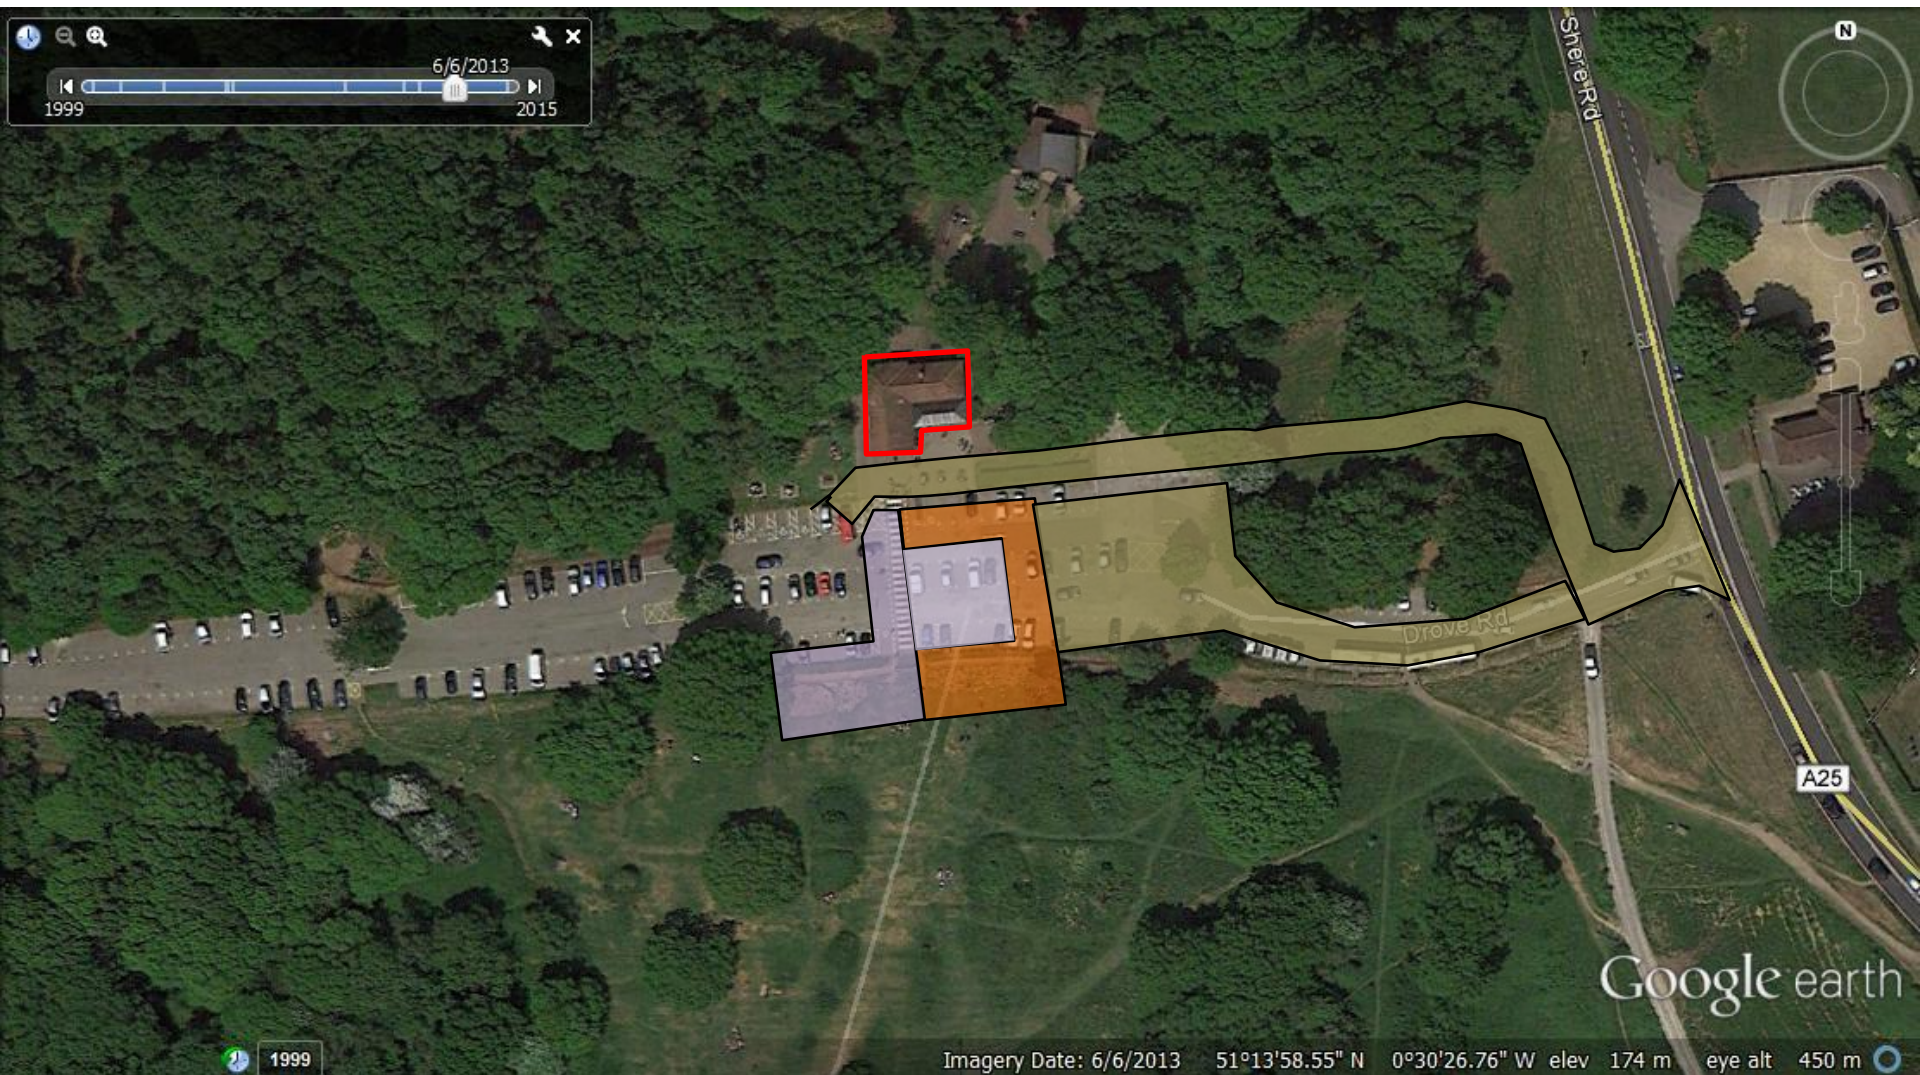

Newlands Corner Plans 2015 by Surrey CC and the Albury Estate

Newlands Corner Plan 2015

Plans superimposed on Google Earth image

The new plans indicate a much bigger footprint for the café.
No Visitor Centre marked on the plans here

 Existing café building and
Visitor centre

The new café facilities superimposed on the existing café and Visitor Centre